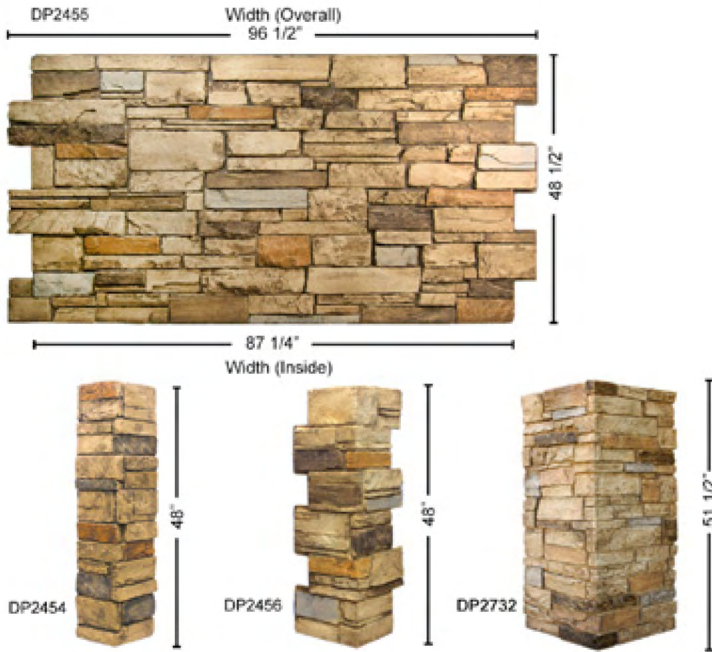

4'x8' SERIES

PRODUCT

DP2455 LEDGESTONE
Thickness: 1 3/4"
Height: 48 1/2"
Inside Width: 87 1/4"
Outside Width: 96 1/2"
Weight: 37 lbs
Area: 32 sq ft

DP2732 LEDGESTONE ACCENT CORNER
Thickness: 2"
Height: 51 1/2"
Inside Width: 21 1/2"
Outside Width: 23 1/2"
Weight: 21 lbs
Area: 17.3 sq ft

PRODUCT

DP2454 LEDGESTONE KEYLESS CORNER
Thickness: 2 1/4"
Height: 48"
Inside Width: 8"
Outside Width: 9 1/2"
Weight: 9 lbs
Area: 6.33 sq ft

DP2456 LEDGESTONE CORNER
Thickness: 1 3/4"
Height: 48"
Inside Width: 11 1/2"
Outside Width: 15 1/2"
Weight: 11 lbs
Area: 9 sq ft

WAINSCOT SERIES

PRODUCT

DP2730 LEDGESTONE WAINSCOT
Thickness: 1 3/4"
Height: 43"
Inside Width: 87 1/4"
Outside Width: 96"
Weight: 37 lbs
Area: 29 sq ft

DP2731 LEDGESTONE WAINSCOT CORNER
Thickness: 2 1/2"
Height: 43"
Inside Width: 12"
Outside Width: 13 1/2"
Weight: 11 lbs
Area: 8 sq ft

16" - 48" WIDE • 4' - 8' HIGH SECTIONS