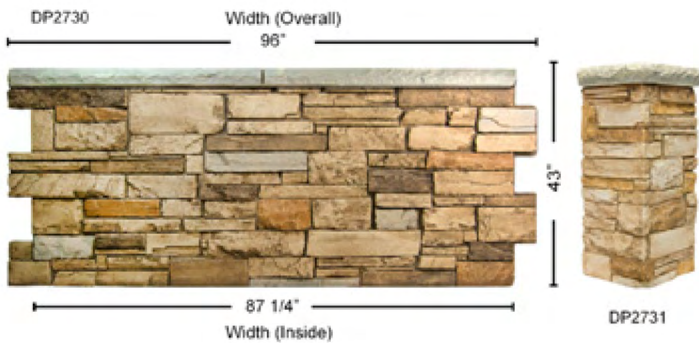

4'x8' SERIES

PRODUCT

DP2455 LEDGESTONE
Thickness: 1 3/4"
Height: 48 1/2"
Inside Width: 87 1/4"
Outside Width: 96 1/2"
Weight: 37 lbs
Area: 32 sq ft

DP2732 LEDGESTONE ACCENT CORNER
Thickness: 2"
Height: 51 1/2"
Inside Width: 21 1/2"
Outside Width: 23 1/2"
Weight: 21 lbs
Area: 17.3 sq ft

PRODUCT

DP2454 LEDGESTONE KEYLESS CORNER
Thickness: 2 1/4"
Height: 48"
Inside Width: 8"
Outside Width: 9 1/2"
Weight: 9 lbs
Area: 6.33 sq ft

DP2456 LEDGESTONE CORNER
Thickness: 1 3/4"
Height: 48"
Inside Width: 11 1/2"
Outside Width: 15 1/2"
Weight: 11 lbs
Area: 9 sq ft

WAINSCOT SERIES

PRODUCT

DP2730 LEDGESTONE WAINSCOT
Thickness: 1 3/4"
Height: 43"
Inside Width: 87 1/4"
Outside Width: 96"
Weight: 37 lbs
Area: 29 sq ft

DP2731 LEDGESTONE WAINSCOT CORNER
Thickness: 2 1/2"
Height: 43"
Inside Width: 12"
Outside Width: 13 1/2"
Weight: 11 lbs
Area: 8 sq ft

16" - 48" WIDE • 4' - 8' HIGH SECTIONS