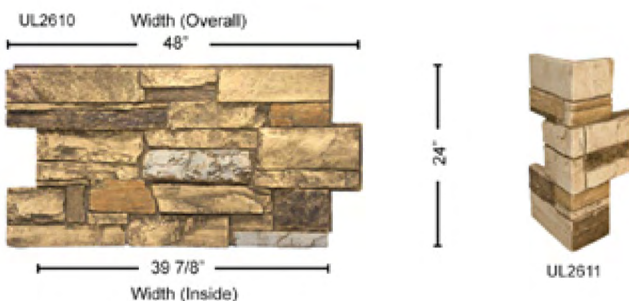

PRODUCT

DP2454 LEDGESTONE KEYLESS CORNER
Thickness: 2 1/4"
Height: 48"
Inside Width: 8"
Outside Width: 9 1/2"
Weight: 9 lbs
Area: 6.33 sq ft

DP2456 LEDGESTONE CORNER
Thickness: 1 3/4"
Height: 48"
Inside Width: 11 1/2"
Outside Width: 15 1/2"
Weight: 11 lbs
Area: 9 sq ft

WAINSCOT SERIES

PRODUCT

DP2730 LEDGESTONE WAINSCOT
Thickness: 1 3/4"
Height: 43"
Inside Width: 87 1/4"
Outside Width: 96"
Weight: 37 lbs
Area: 29 sq ft

DP2731 LEDGESTONE WAINSCOT CORNER
Thickness: 2 1/2"
Height: 43"
Inside Width: 12"
Outside Width: 13 1/2"
Weight: 11 lbs
Area: 8 sq ft

2'x4' SERIES

PRODUCT

UL2610 LEDGESTONE 2x4
Thickness: 1 1/4"
Height: 24"
Inside Width: 39 7/8"
Outside Width: 48"
Weight: 9 lbs
Area: 8 sq ft

UL2611 LEDGESTONE 2x4 CORNER
Thickness: 1 1/4"
Height: 24"
Inside Width: 7"
Outside Width: 11"
Weight: 6 lbs
Area: 4 sq ft